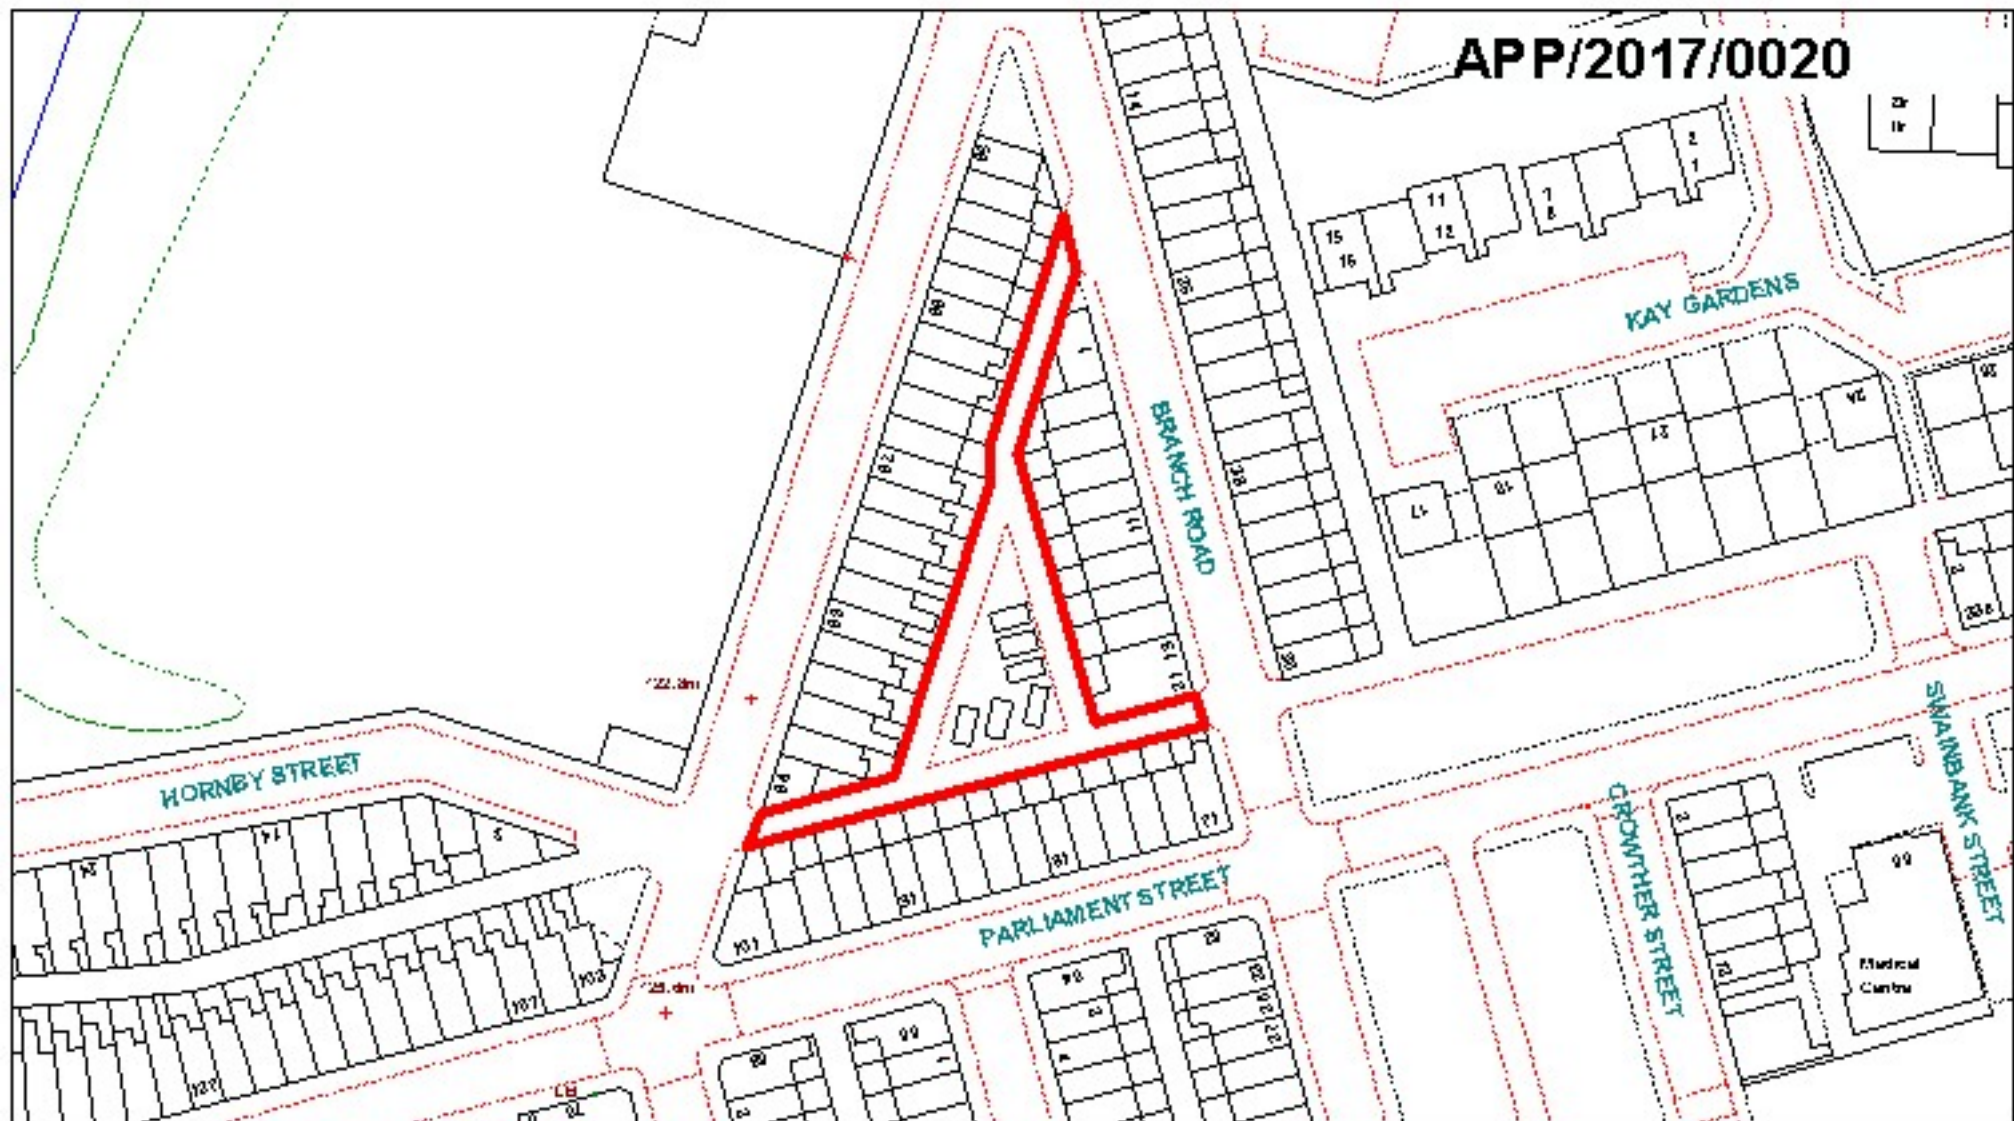

Alley-gating applications for Committee

1:1250

Housing and Development,
Parker Lane Offices Burnley

Paul Gattrell
Head of Housing and Development

Parliament St/Branch Rd/Plumbe St

Wilton St/Queen Victoria Rd/Briercliffe Road